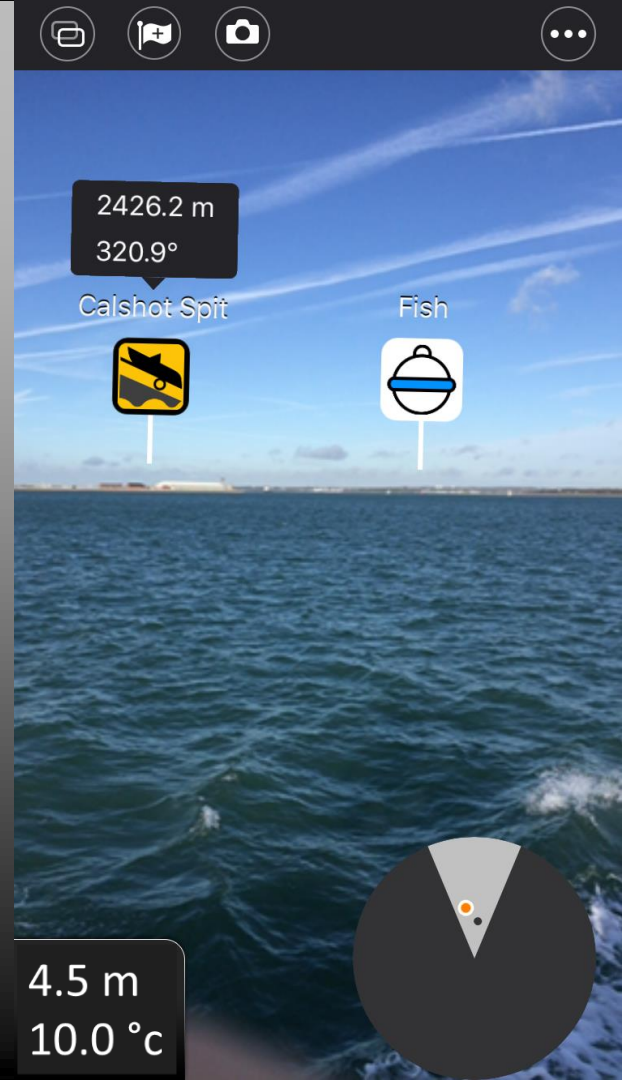

Augmented view

2672.1 m

321.7°

Calshot Spit

Fish

Wreck

4.5 m
10.0 °c

Target in view

Target to right (other waypoint in view) ⋮

Calshot Spit

4.5 m
10.0 °c

Close

Waypoints

Q Search

- Calshot Spit >
- Underthesea >
- Waypoint 1000 >
- Waypoint 1001 >
- Waypoint 1002 >
- Waypoint 1003 >
- Waypoint 1004 >
- Waypoint 1005 >
- Waypoint 1006 >
- Waypoint 1007 >
- Waypoint 1008 >
- Waypoint 1009 >
- Waypoint 101 >

Target to left

4.5 m
10.0 °c

On Target

1743.4 m
320.2°

Wreck

4.5 m
10.0 °c

Target to right

Fish Calshot Spit

4.5 m
10.0 °c

Key features Wi-Fish™

- All the features of Wi-Fish™ augmented fish targeting
- Augmented 'Go-2-Fish' view
- Additional Map view with fishing targets
- Waypoint sync and editing at home
- Distance count down (GPS distance from you to target)
- Field of view target finder
- Target guide arrows, to keep you on track when target is not in your field of view