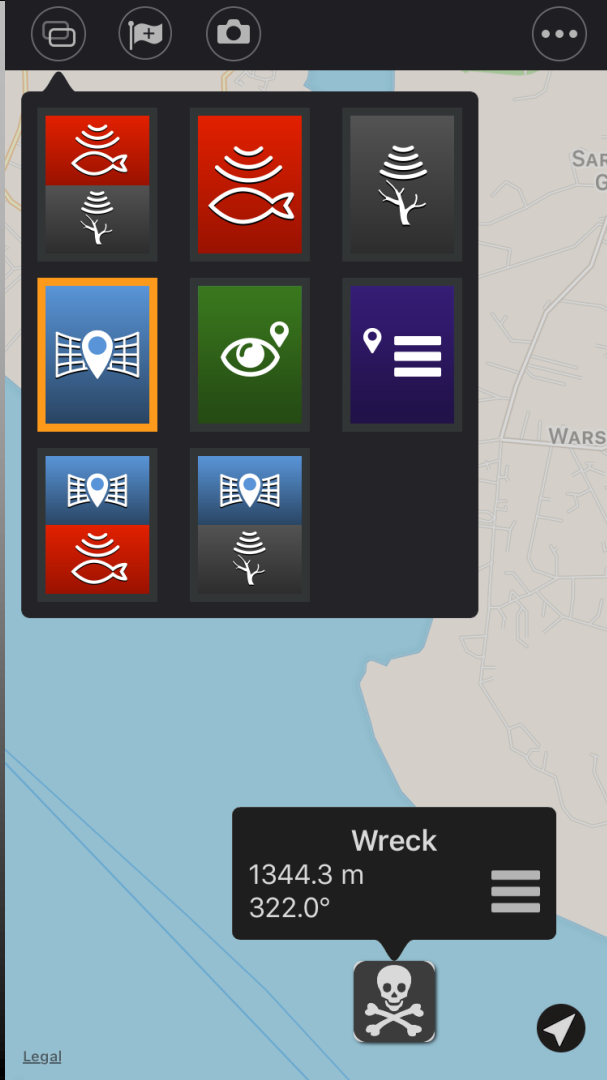

Fish

Wreck

.- m

-116.0 °C

Target to left

4.5 m
10.0 °c

Target to right

4.5 m
10.0 °c

Target to right (other waypoint in view) ⋮

Calshot Spit

4.5 m
10.0 °c

Close

Waypoints

Q Search

- Calshot Spit >
- Underthesea >
- Waypoint 1000 >
- Waypoint 1001 >
- Waypoint 1002 >
- Waypoint 1003 >
- Waypoint 1004 >
- Waypoint 1005 >
- Waypoint 1006 >
- Waypoint 1007 >
- Waypoint 1008 >
- Waypoint 1009 >
- Waypoint 101 >

Target to left

4.5 m
10.0 °c

On Target

1743.4 m
320.2°

Wreck

4.5 m
10.0 °c

Target to right

Fish Calshot Spit