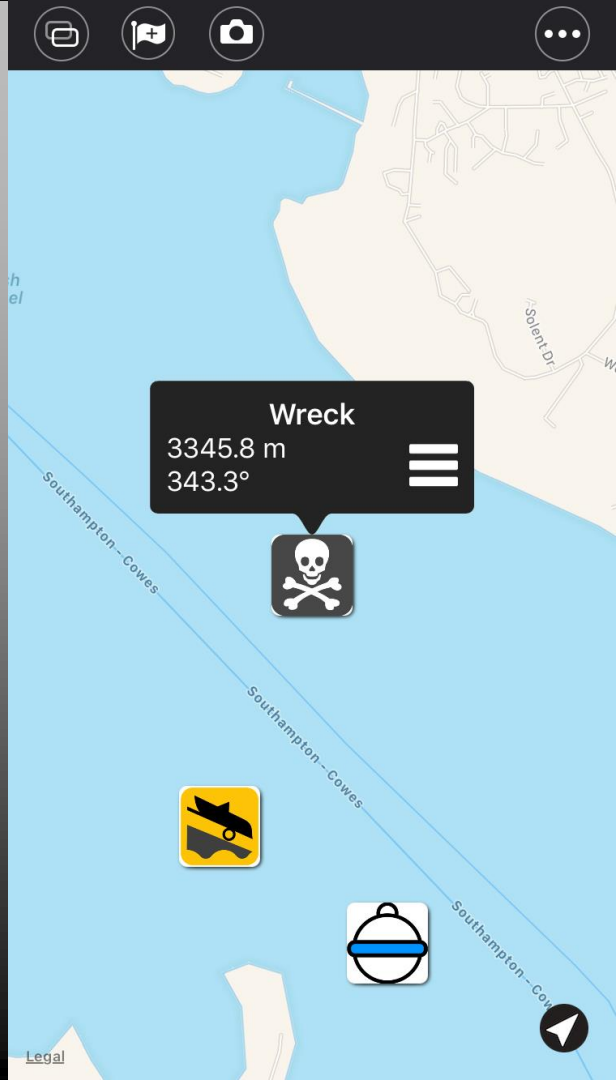

Augmented view

2672.1 m

321.7°

Calshot Spit

Fish

Wreck

4.5 m
10.0 °c

Target in view

Fish

Wreck

.- m

-116.0 °C

Target to left

4.5 m
10.0 °c

Target to right

4.5 m
10.0 °c

Target to right (other waypoint in view) ⋮

Calshot Spit

4.5 m
10.0 °c

Close

Waypoints

Q Search

- Calshot Spit >
- Underthesea >
- Waypoint 1000 >
- Waypoint 1001 >
- Waypoint 1002 >
- Waypoint 1003 >
- Waypoint 1004 >
- Waypoint 1005 >
- Waypoint 1006 >
- Waypoint 1007 >
- Waypoint 1008 >
- Waypoint 1009 >
- Waypoint 101 >

Target to left

4.5 m
10.0 °c

On Target

1743.4 m
320.2°

Wreck

4.5 m
10.0 °c

Target to right

Fish Calshot Spit