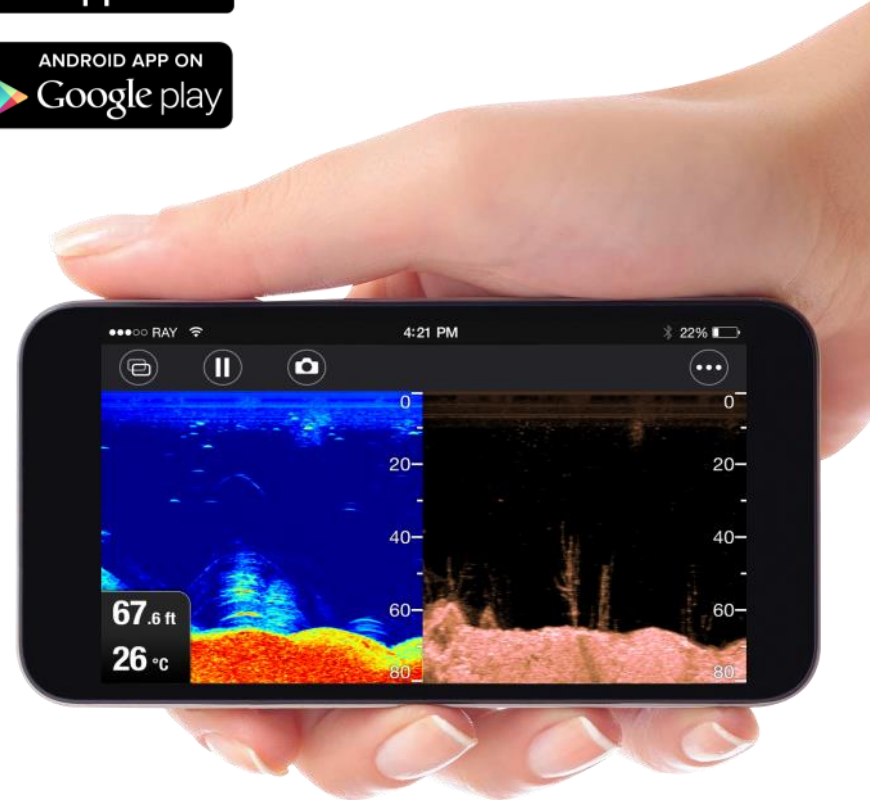

Wi-Fish™
with new 'Go-2-Fish'
Augmented fish targeting

The World's **Sixth Sense™**

Existing Wi-Fish™ software

- Stream Dragonfly sonar to mobile devices with the Raymarine Wi-Fish™ mobile app
- Wi-Fish puts Dragonfly sonar vision right in the palm of your hand
- Rewind and capture sonar images to share online with friends

New Wi-Fish™

- Go Hunting Underwater with Dragonfly sonars
- Wi-Fish™ targets your favourite hunting areas with 'Go-2-Fish' augmented viewing technology
- Focus on catching fish, rather than looking for them!

Go Hunting Underwater

- Arrive at your fishing destination and open Wi-Fish™ and select the waypoint where you want to target fish
- Power toward the fish target using the augmented view; you simply ‘point and shoot’ towards your hunting zone
- View the fish on the Dragonfly or connected Wi-Fish™ sonar view; then cast your line and bring in those fish