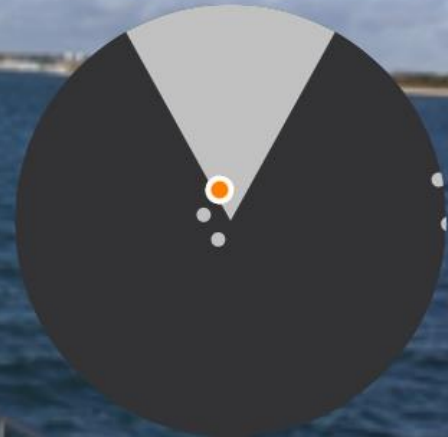

Target in view

886.0 m

323.1°

Wreck

4.5 m
10.0 °c