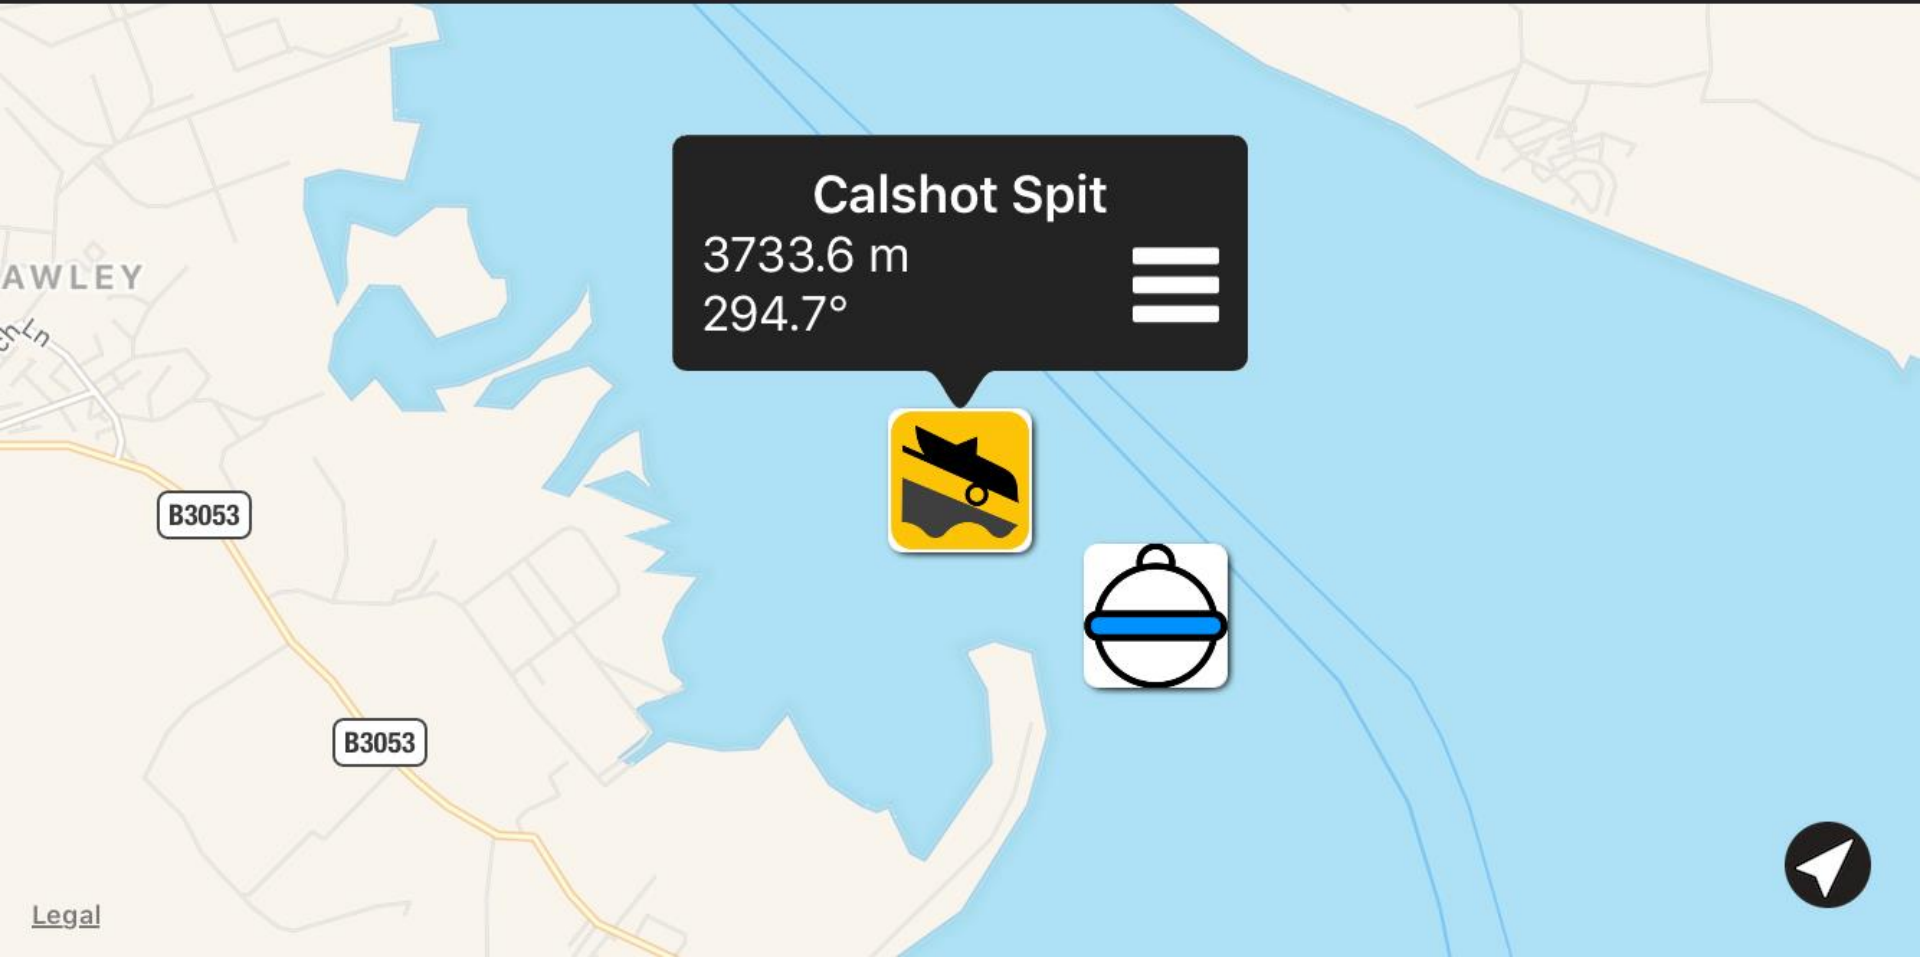

Waypoint 1000

Waypoint 1001

Waypoint 1002

Waypoint 1003

view-switcher selection

10.0 °C

view-switcher selection

Calshot Spit
 3936.2 m
 292.9°

Legal

B3053

Western Ridge
Wright Way

yes

Map view

Calshot Spit
3733.6 m
294.7°

B3053

B3053

Map view new waypoint added

English Channel

Southampton--Coves

Wreck
3723.5 m
339.9°

A black square icon with three horizontal white lines, used for opening a menu.

WLEY

B3053

Legal