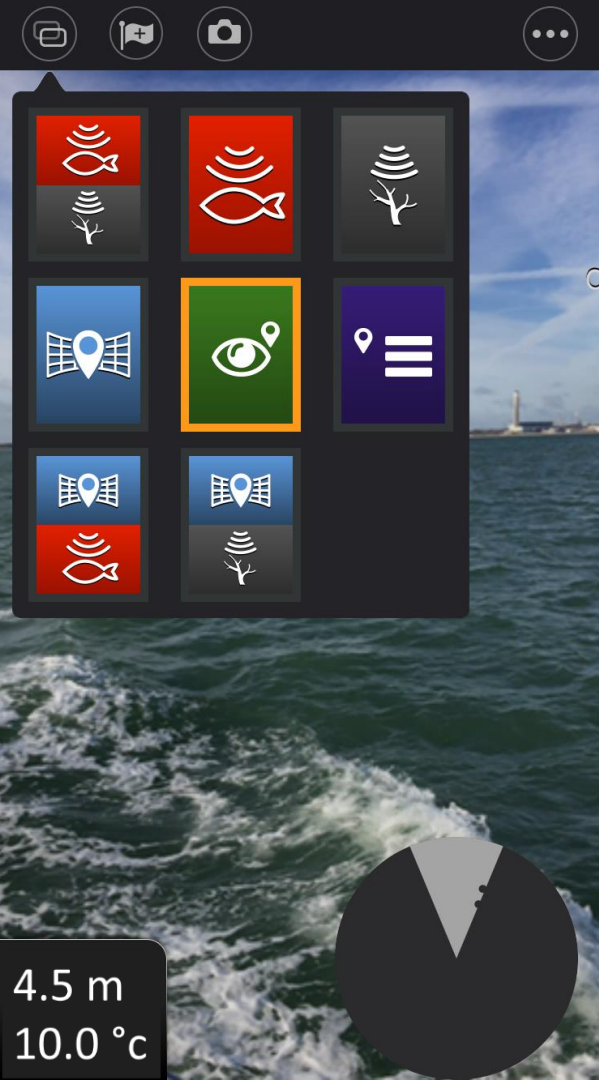

Target to right (other waypoint in view) ⋮

Calshot Spit

4.5 m
10.0 °c

Close

Waypoints

Q Search

- Calshot Spit >
- Underthesea >
- Waypoint 1000 >
- Waypoint 1001 >
- Waypoint 1002 >
- Waypoint 1003 >
- Waypoint 1004 >
- Waypoint 1005 >
- Waypoint 1006 >
- Waypoint 1007 >
- Waypoint 1008 >
- Waypoint 1009 >
- Waypoint 101 >

Target to left

4.5 m
10.0 °c

On Target

1743.4 m
320.2°

Wreck

4.5 m
10.0 °c

Target to right

Fish Calshot Spit

4.5 m
10.0 °c

Key features Wi-Fish™

- All the features of Wi-Fish™ augmented fish targeting
- Augmented 'Go-2-Fish' view
- Additional Map view with fishing targets
- Waypoint sync and editing at home
- Distance count down (GPS distance from you to target)
- Field of view target finder
- Target guide arrows, to keep you on track when target is not in your field of view

Key features Wi-Fish™

- The Enhanced Wi-Fish™ mobile app with augmented reality
Wi-Fish™ targets your favourite hunting areas with augmented viewing technology 'Go-2-Fish' view
- Arrive at your fishing destination and open Wi-Fish™ and select the target waypoint where you want to target fish
- Waypoint sync and editing at home on Dragonfly units and additional map view to see all your waypoints
- Go-2-Fish augmented targeting, guides you towards the zone, so you can focus on catching fish, rather than looking for them!