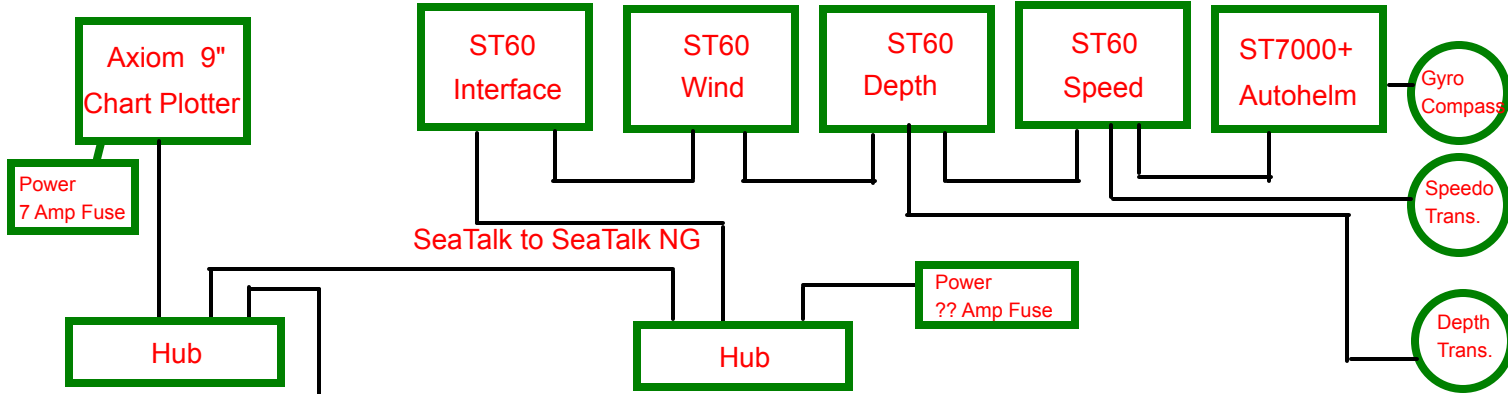

Monkey Helm Station

NMEA 2000
SeaTalk NG

Sea Talk

Monkey Nav Station

Remote
Mic to
Helm

Speaker

PA Speaker

Standard Horizon
GX2150
GPS from Plotter
AIS to Plotter
(Via Converter)

GPS in (+) Blue
GPS in (-) Green
AIS out (+) Yellow
AIS out (-) White

TD_A Pink (+)
TD_B Pink/Bk (-)
RDH Blue Yellow(+)
RDC Blue Green(-)
Purple wire cut
for port 2

Hub of some sort
Has power but ????

STng Right Angle
Connector