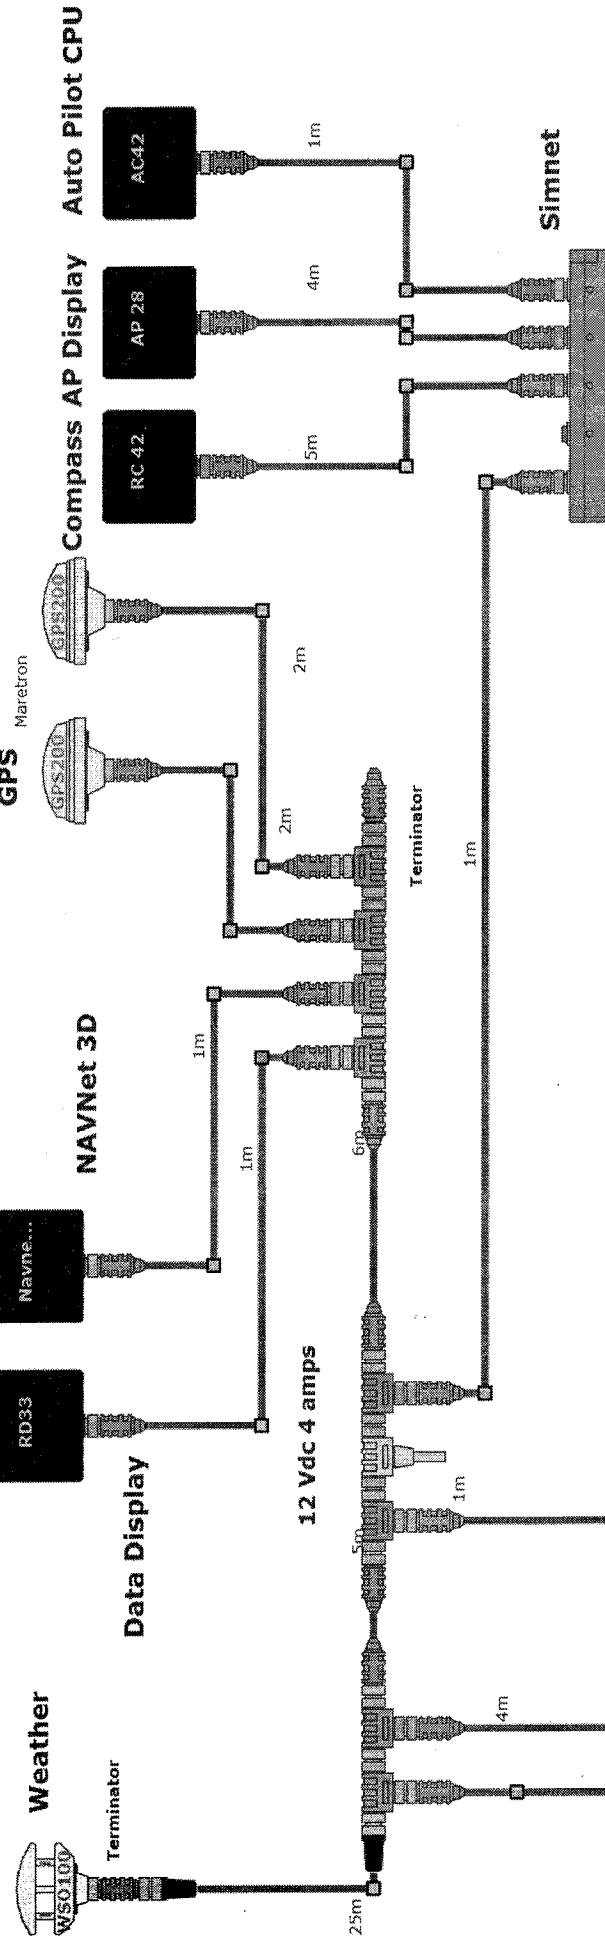

Garmin GPS

Maretron

HR 42

Drawn: George Ingram Date: 02/20/2016

Checked: Date:

HXBuilder® - INEA 2008 Network Builder
Version - 1.1.1.0131313

HXBuilder® Copyright © 2002 Maretron U.S. Jones & Bartlett
Copyright © 2007 - 2013. All rights reserved. All Rights Reserved.