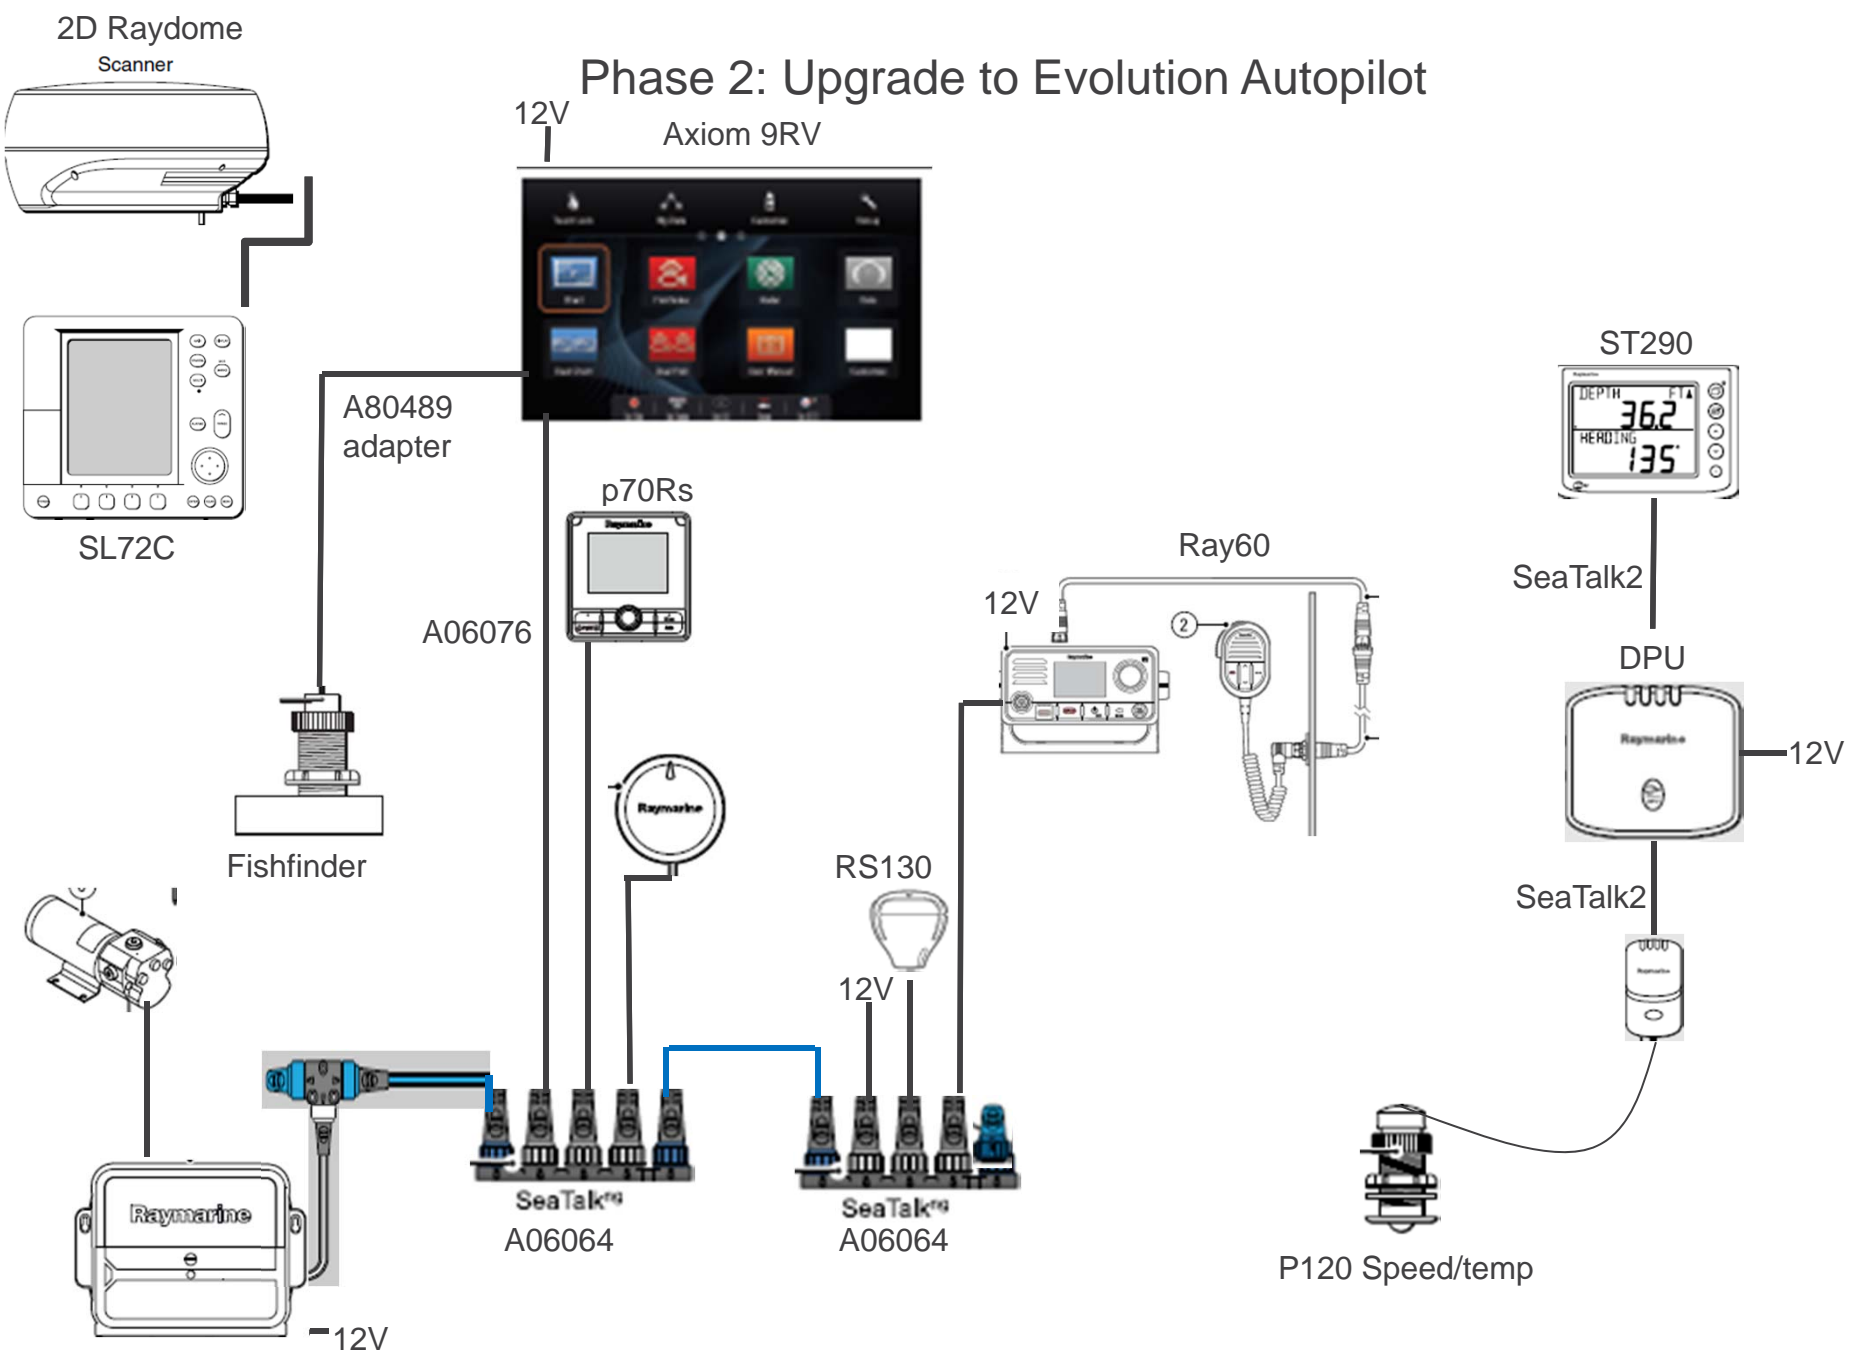

Phase 2: Upgrade to Evolution Autopilot

2D Raydome Scanner

12V

Axiom 9RV

A80489 adapter

SL72C

A06076

Fishfinder

p70Rs

Ray60

12V

ST290

SeaTalk2

DPU

12V

SeaTalk2

12V

SeaTalkTM

A06064

RS130

12V

SeaTalkTM

A06064

P120 Speed/temp