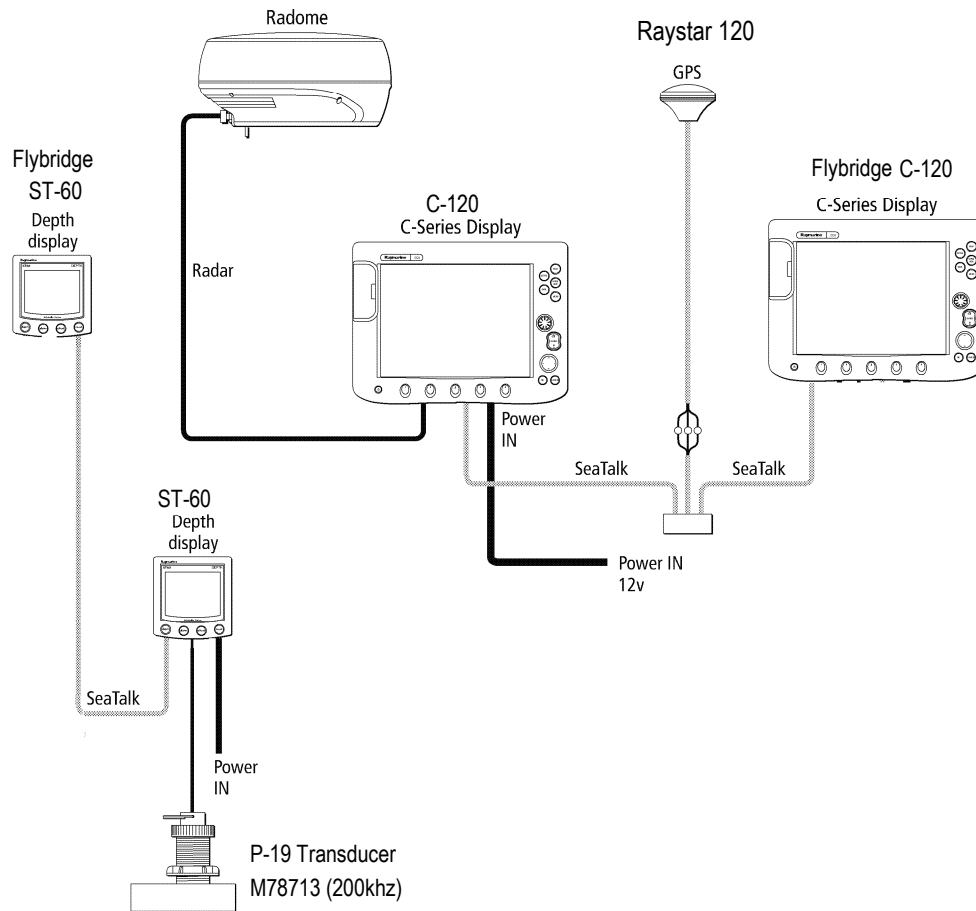

2004 MERIDIAN 490 ORIGINAL / EXISTING SYSTEM

In this system:

- C-Series powers SeaTalk for an RS120.
- * A second Seataalk network consists of the two ST-60 Depth, powered by a 12V connection to the lower ST-60.
- * The two Seataalk networks are not connected to each other.